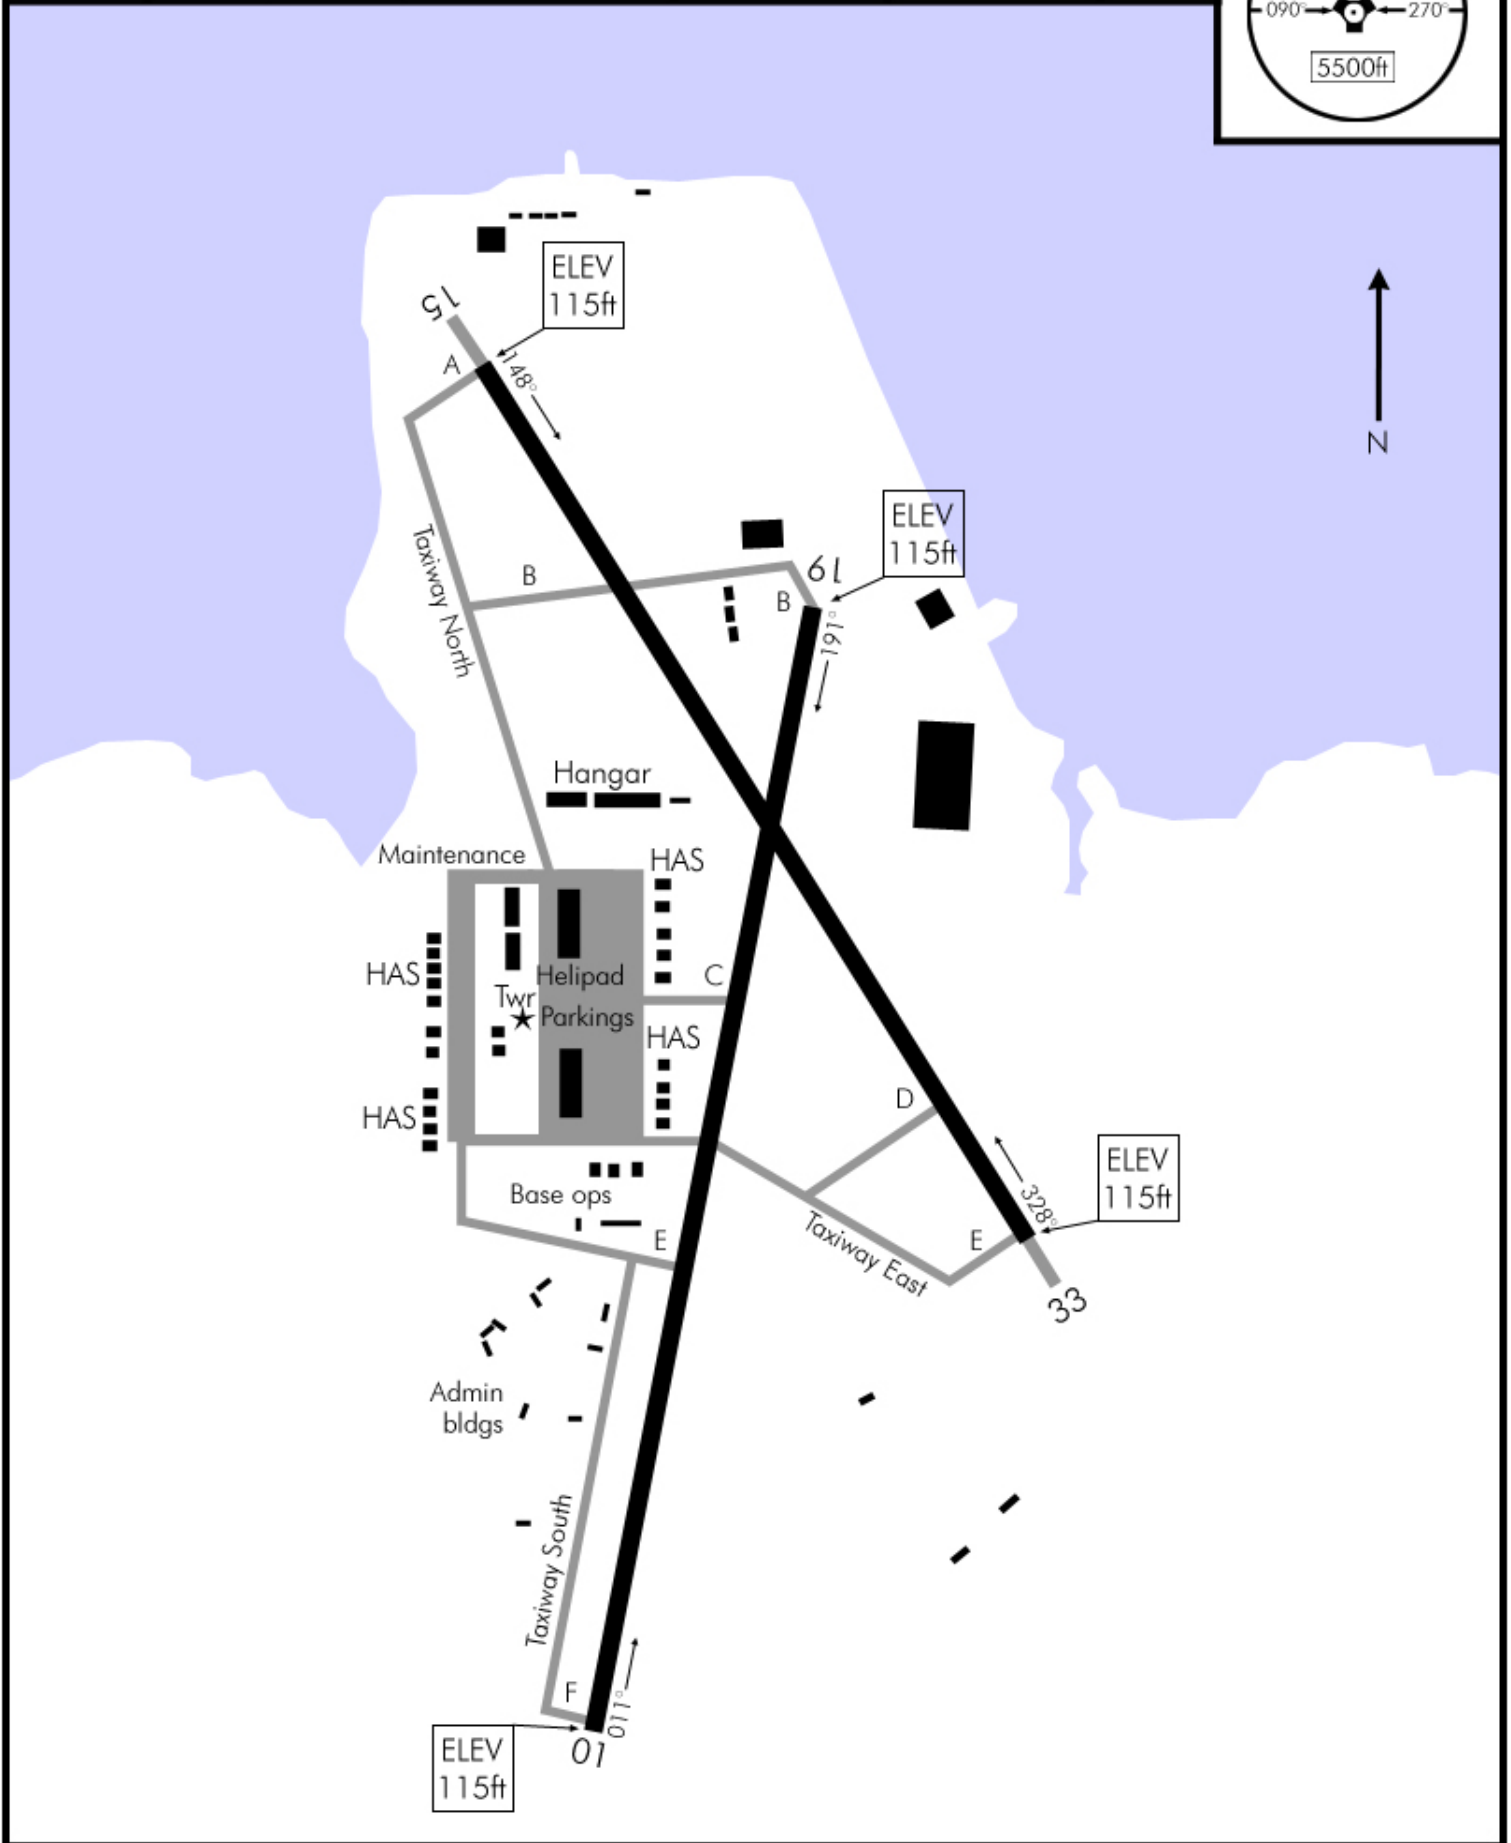

### Flight Plan

**Bridges - Strike**

**Tanks Battalion - CAS**

AIRPORT DIAGRAM

Date: 22 Feb 2006

TACAN:	TWR:	TRANS LEVEL:	TRANS ALT:	GPS:	ELEV:
057X	225.5/126.2	FL140	14000ft	N34°38,88' E132°55.32'	115'

AIRPORT DIAGRAM

NOT FOR REAL NAVIGATION - FALCON 4 ONLY